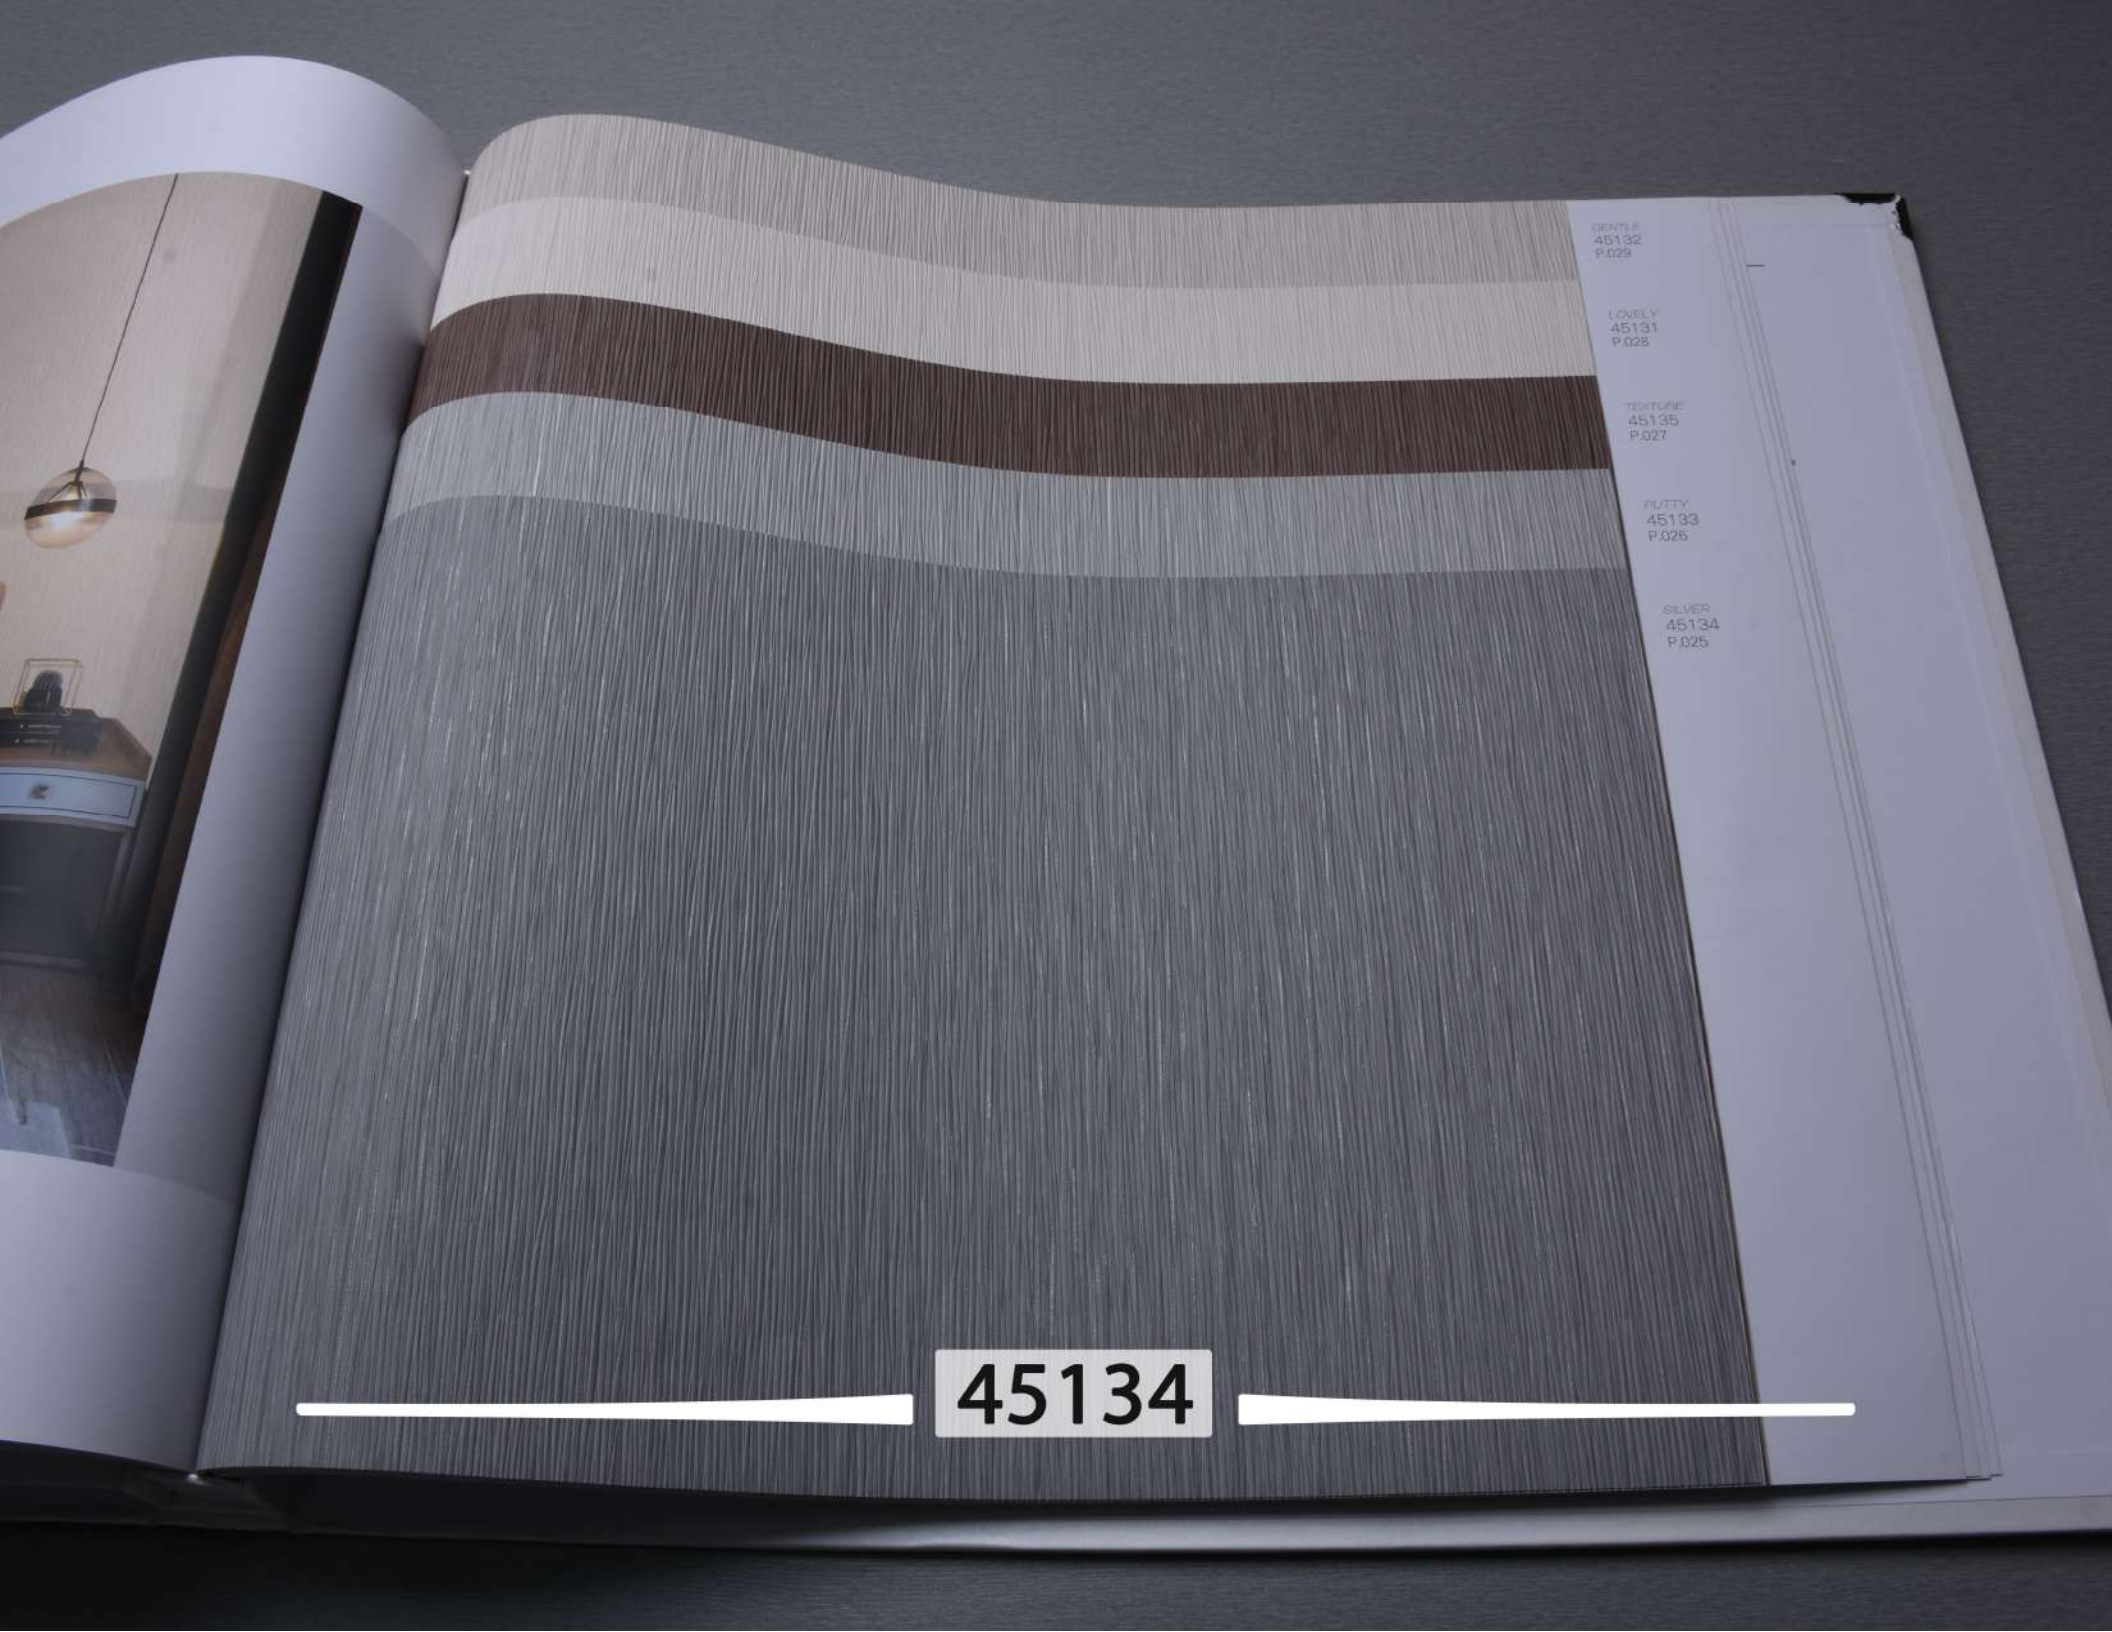

NATURE CONCEPT

Softable texture makes the wallpaper beautiful and nature.

GENTLE  
45132  
P.029

LOVELY  
45131  
P.028

TEXTURE  
45135  
P.027

PUTTY  
45133  
P.026

SILVER  
45134  
P.025

45134